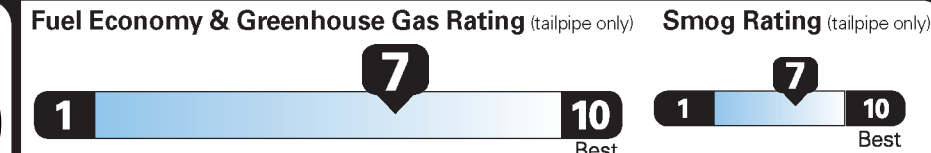

FUNCTIONAL

- AM/FM/MP3, 6 SPEAKERS
- AUTO START STOP TECH
- BRAKES, 4-WHEEL DISC/ABS
- CURVE CONTROL
- ELECTRIC PARKING BRAKE
- FORD CO-PILOT360™
- FORDPASS™ CONNECT 4GWI-FI HOTSPOT TELEMATICS MODEM
- POWER LOCKS AND WINDOWS
- POWER STEERING W/EPAS
- REAR VIEW CAMERA
- REMOTE KEYLESS ENTRY
- SYNC® WITH APPLINK®

SAFETY/SECURITY

- ADVANCETRAC® WITH RSC®
- AIRBAG - DRIVER KNEE
- AIRBAGS - DUAL STAGE FRONT
- AIRBAGS - FRONT SEAT MOUNTED SIDE IMPACT
- AIRBAGS - SAFETY CANOPY®
- LATCH CHILD SAFETY SYSTEM
- PERSONAL SAFETY SYSTEM™
- SECURILOCK® ANTI-THEFT SYS
- SOS POST-CRASH ALERT SYS™
- TIRE PRESSURE MONIT SYS

WARRANTY

- 3YR/36,000 BUMPER / BUMPER
- 5YR/60,000 POWERTRAIN
- 5YR/60,000 ROADSIDE ASSIST

INCLUDED ON THIS VEHICLE

(MSRP)

EQUIPMENT GROUP 100A

OPTIONAL EQUIPMENT/OTHER

225/65R17 102H A/S BSW2 TIRES
17" SHDW SLVR-PNTD ALUM WHEELS

595.00

PRICE INFORMATION

BASE PRICE	$24,885.00
TOTAL OPTIONS/OTHER	595.00
TOTAL VEHICLE & OPTIONS/OTHER	25,480.00
DESTINATION & DELIVERY	1,245.00

EPA DOT Fuel Economy and Environment

Gasoline Vehicle

Fuel Economy

30 MPG
combined city/hwy

27 city
33 highway

3.3 gallons per 100 miles

Small SUVs range from 16 to 120 MPG. The best vehicle rates 136 MPGe.

You save $750
in fuel costs over 5 years compared to the average new vehicle.

Annual fuel cost $1,350

This vehicle emits 297 grams CO₂ per mile. The best emits 0 grams per mile (tailpipe only). Producing and distributing fuel also create emissions; learn more at fueleconomy.gov.

Actual results will vary for many reasons, including driving conditions and how you drive and maintain your vehicle. The average new vehicle gets 27 MPG and costs $7,500 to fuel over 5 years. Cost estimates are based on 15,000 miles per year at $2.70 per gallon. MPGe is miles per gasoline gallon equivalent. Vehicle emissions are a significant cause of climate change and smog.

fueleconomy.gov

Calculate personalized estimates and compare vehicles

GOVERNMENT 5-STAR SAFETY RATINGS

Overall Vehicle Score ★★★★★

Based on the combined ratings of frontal, side and rollover. Should ONLY be compared to other vehicles of similar size and weight.

Frontal Crash ★★★★★
Driver Passenger ★★★★★

Based on the risk of injury in a frontal impact. Should ONLY be compared to other vehicles of similar size and weight.

Side Crash ★★★★★
Front seat Rear seat ★★★★★

Based on the risk of injury in a side impact.

Rollover ★★★★★

Based on the risk of rollover in a single-vehicle crash.

Star ratings range from 1 to 5 stars (★★★★★), with 5 being the highest.

Source: National Highway Traffic Safety Administration (NHTSA).
www.safercar.gov or 1-888-327-4236

1FMCU0F67LUC70459

WARNING: Operating, servicing and maintaining a passenger vehicle, pickup truck, van, or off-road vehicle can expose you to chemicals including engine exhaust, carbon monoxide, phthalates, and lead, which are known to the State of California to cause cancer and birth defects or other reproductive harm. To minimize exposure, avoid breathing exhaust, do not idle the engine except as necessary, service your vehicle in a well-ventilated area and wear gloves or wash your hands frequently when servicing your vehicle. For more information go to www.P65Warnings.ca.gov/passenger-vehicle.

SCAN OR TEXT 1FLUC70459 TO 48028

Msg & Data rates may apply. Text HELP for help

www.ford.com/help/privacy-terms/

RAMP ONE

CK18

RAMP TWO

CONVOY

ITEM #:

47-9101 O/T 2

TOTAL MSRP $26,725.00

Whether you decide to lease or finance your vehicle, you'll find the choices that are right for you. See your dealer for details or visit www.ford.com/finance.

This label is affixed pursuant to the Federal Automobile Information Disclosure Act. Gasoline, License, and Title Fees, State and Local taxes are not included. Dealer installed options or accessories are not included unless listed above.

LM151 N RB 2X 045 009362 12 15 20